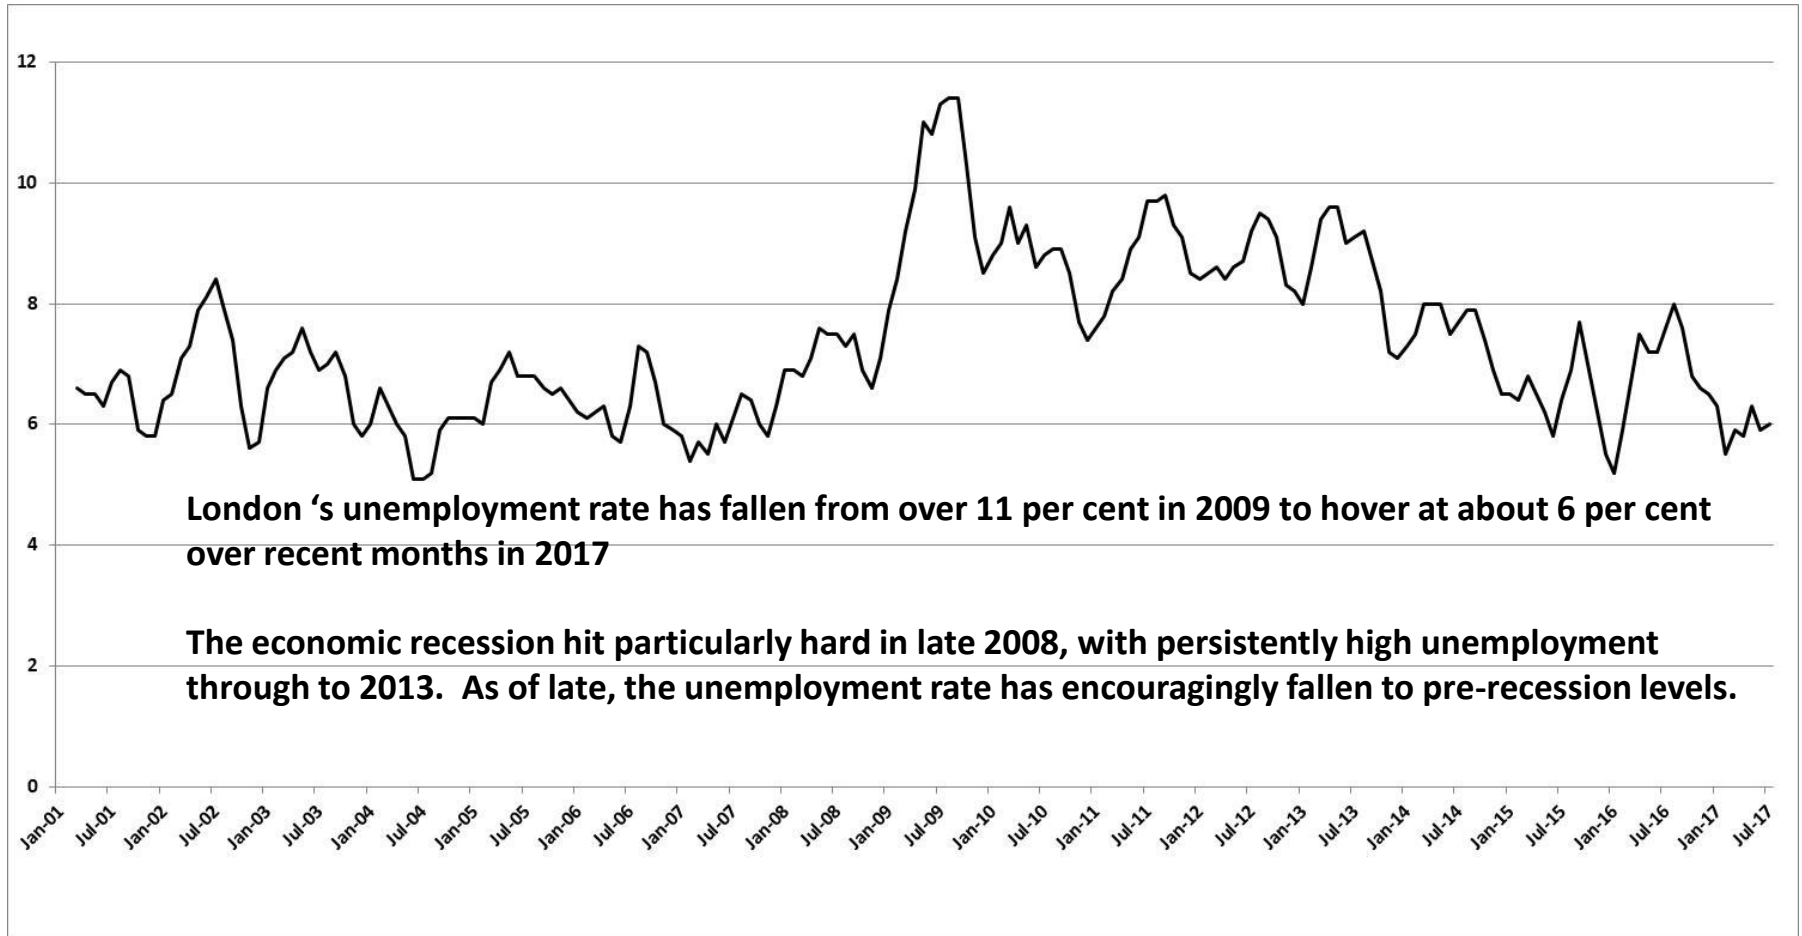

London's unemployment rate, 2001-2017

Source: Statistics Canada, CANSIM Table 282-0128; Labour Force estimates by Census Metropolitan Area (CMA), 3-month moving average, unadjusted for seasonality