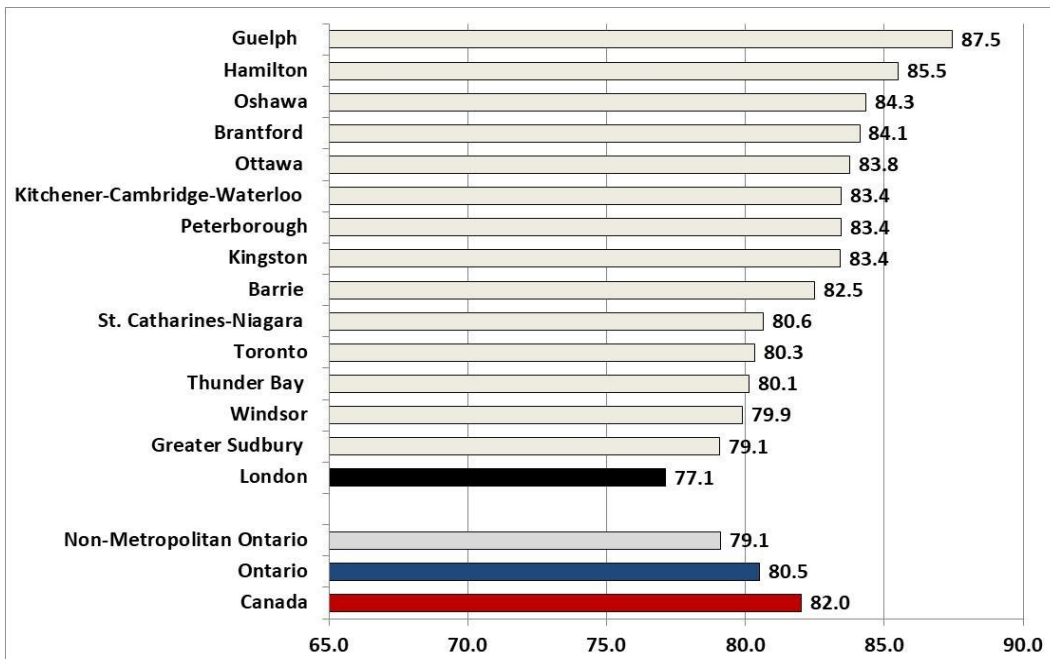

Employment rates (ages 25-54 years), 2001 & 2017

2001

London ranked 6th across
14 CMAAs

2017

London ranks 14th across
14 CMAAs