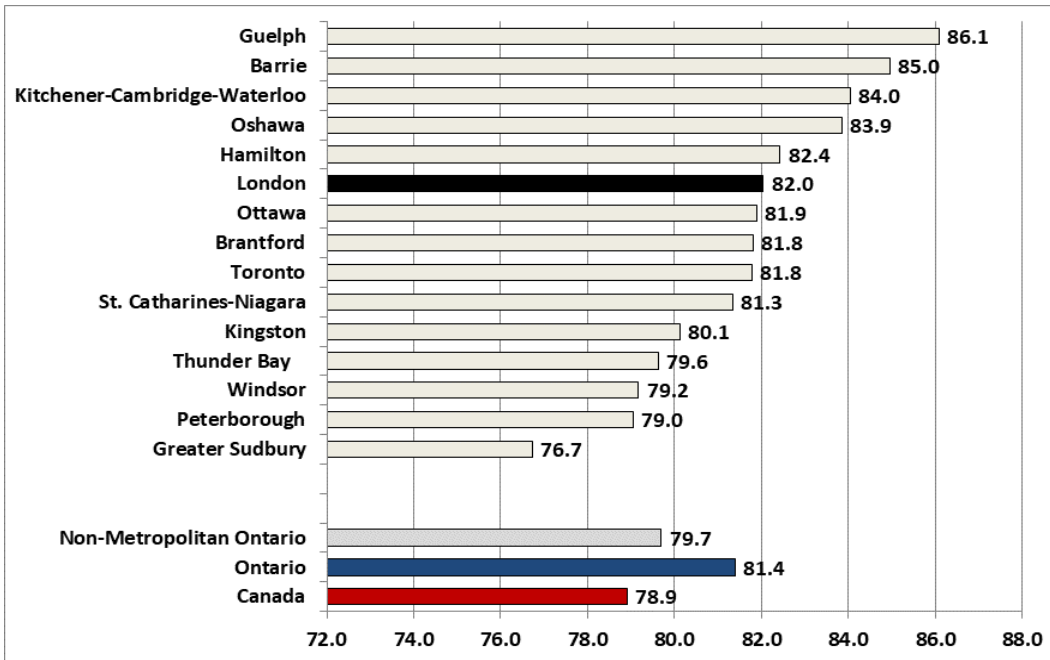

Employment rates (ages 25-54 years), 2001 & 2017

2001

London ranked 6th across
14 CMAAs

2017

London ranks 14th across
14 CMAAs