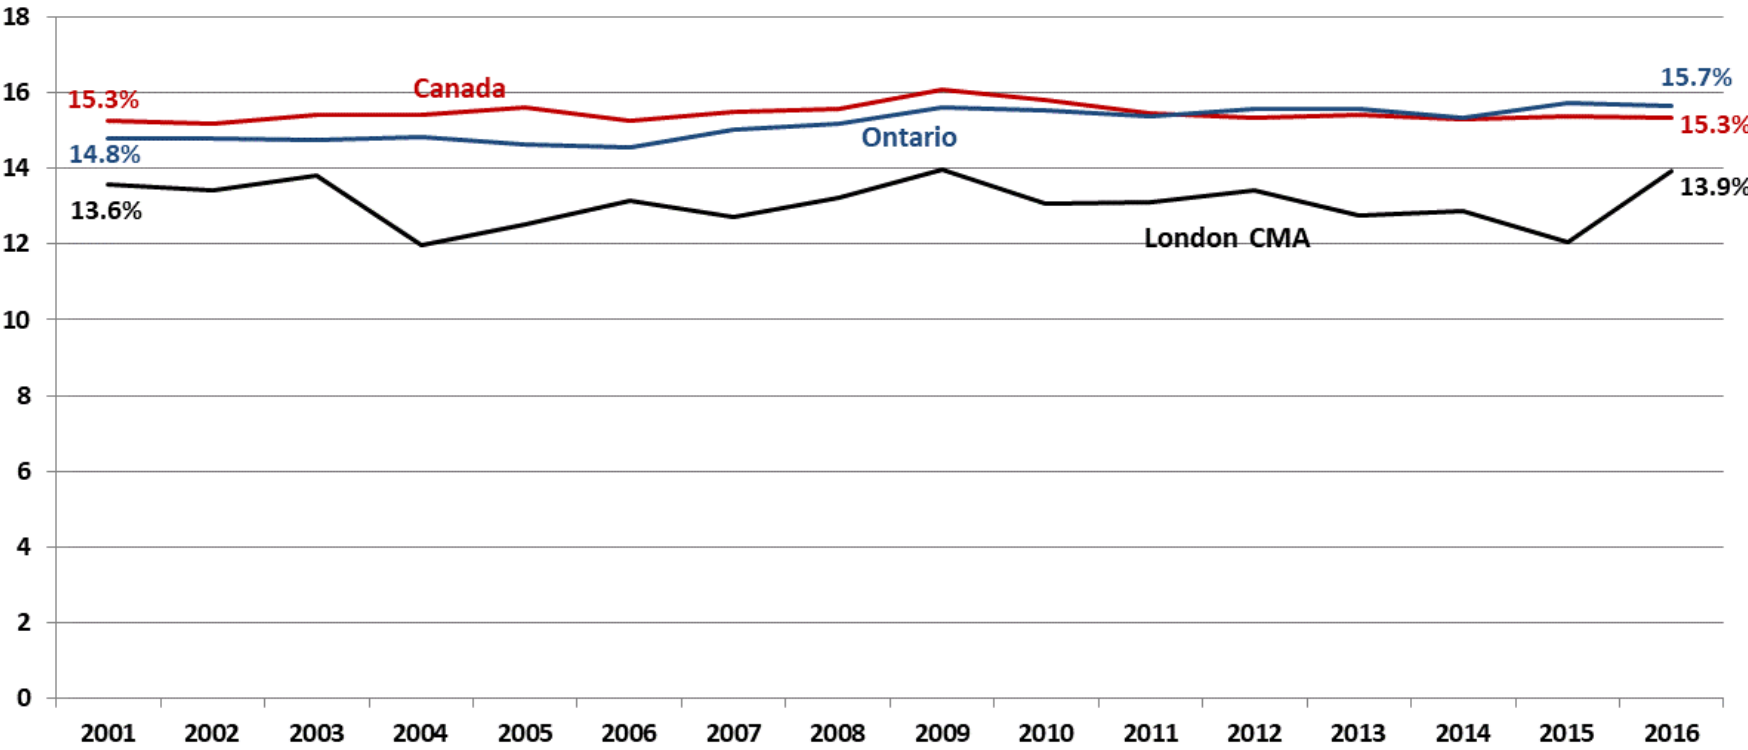

Percentage Self-Employed, London CMA, Ontario and Canada, 2001-2016

Source: Statistics Canada Cansim 282-0012, Labour Force Survey Estimates, Employment by Class of Worker, annual, and custom tabulation for London CMA