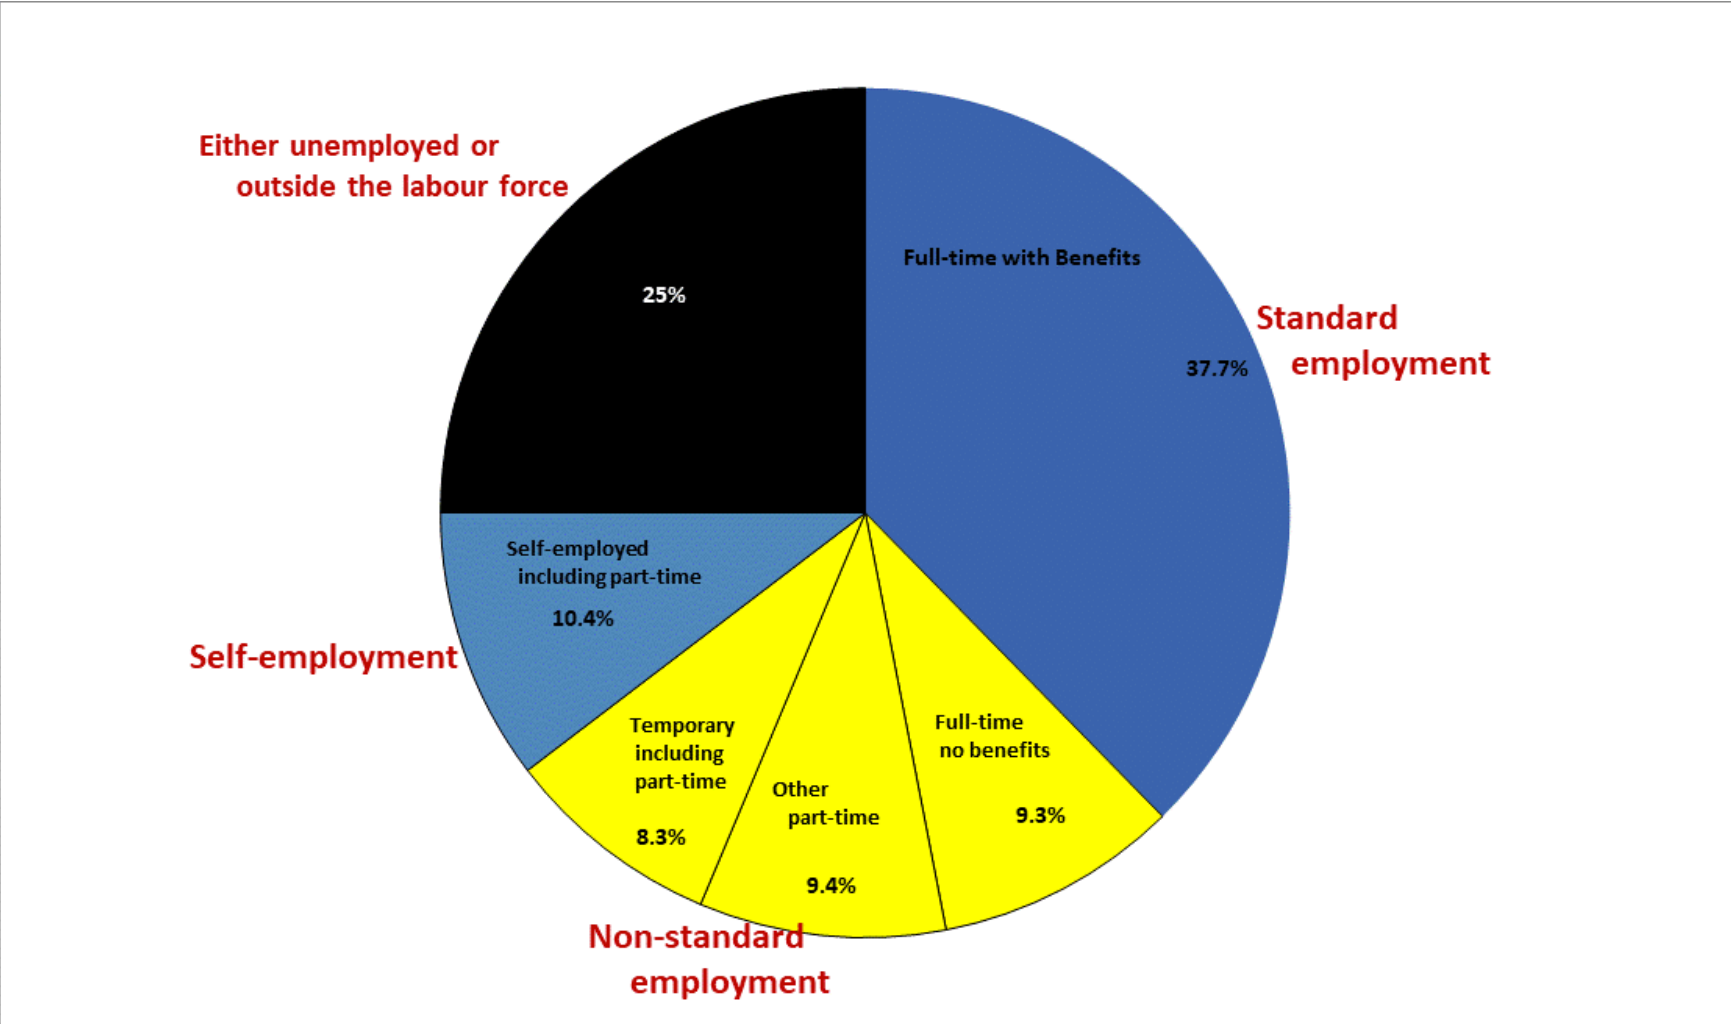

Work status of all Londoners of Working age

Sources: Leger Marketing, Survey of Non-Standard Work, London Ontario (N=796)
& Statistics Canada, Canadian Labour Force Survey, London CMA and Custom Tabulations